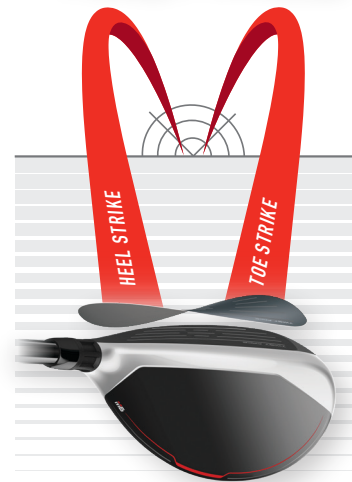

RESCUE WITH A TWIST

The first ever Rescue club with Twist Face will produce longer and straighter shots regardless of impact location. Paired with our new sole design, which improves turf interaction, M6 Rescue will be one of our longest and most versatile hybrid club to date.”

Bret Wahl | Vice President Product Development

TWIST FACE

- First time in a hybrid for straighter and longer mis-hits
- Twist Face is a revolutionary face curvature with a corrective face angle on off-center hits, engineered to reduce side spin and deliver straighter shots

LOW-CG, STEEL-BODY CONSTRUCTION

- Thin, fast face for improved ball speed ad overall distance
- Stepped crown for lower CG and easy alignment

ADVANCED SPEED POCKET DESIGN

- New TPU slot insert is more flush with the surface for improved turf interaction
- Improved slot flexibility for a larger COR area, and better off-center performance, especially on low-face strikes

TWIST FACE

SHAFT GRIP

MENS: FUJIKURA ATMOS ORANGE 7 (S), 6 (R), 5 (A)
WOMEN'S: TAYLORMADE TUNED PERFORMANCE 45 (L)

MENS: TM LAMKIN DUAL FEEL 0.600 REMINDER 47g
WOMENS: TM LAMKIN DUAL FEEL COMFORT 0.580 43g

CLUB	NUMBER	LOFT	HAND	LIE	LENGTH	SW
M6 RESCUE	3	19°	RH/LH	60°	40.75"	D3
M6 RESCUE	4	22°	RH/LH	60.5°	40.25"	D3
M6 RESCUE	5	25°	RH/LH	61°	39.75"	D3
M6 RESCUE	6	28°	RH	61.5°	39.25"	D3
M6 RESCUE	7	31°	RH	62°	38.75"	D3
M6 RESCUE WOMENS	4	22°	RH	60.5°	39.25"	C8
M6 RESCUE WOMENS	5	25°	RH	61°	38.75"	C8
M6 RESCUE WOMENS	6	28°	RH	61.5°	38.25"	C8
M6 RESCUE WOMENS	7	31°	RH	62°	37.75"	C8